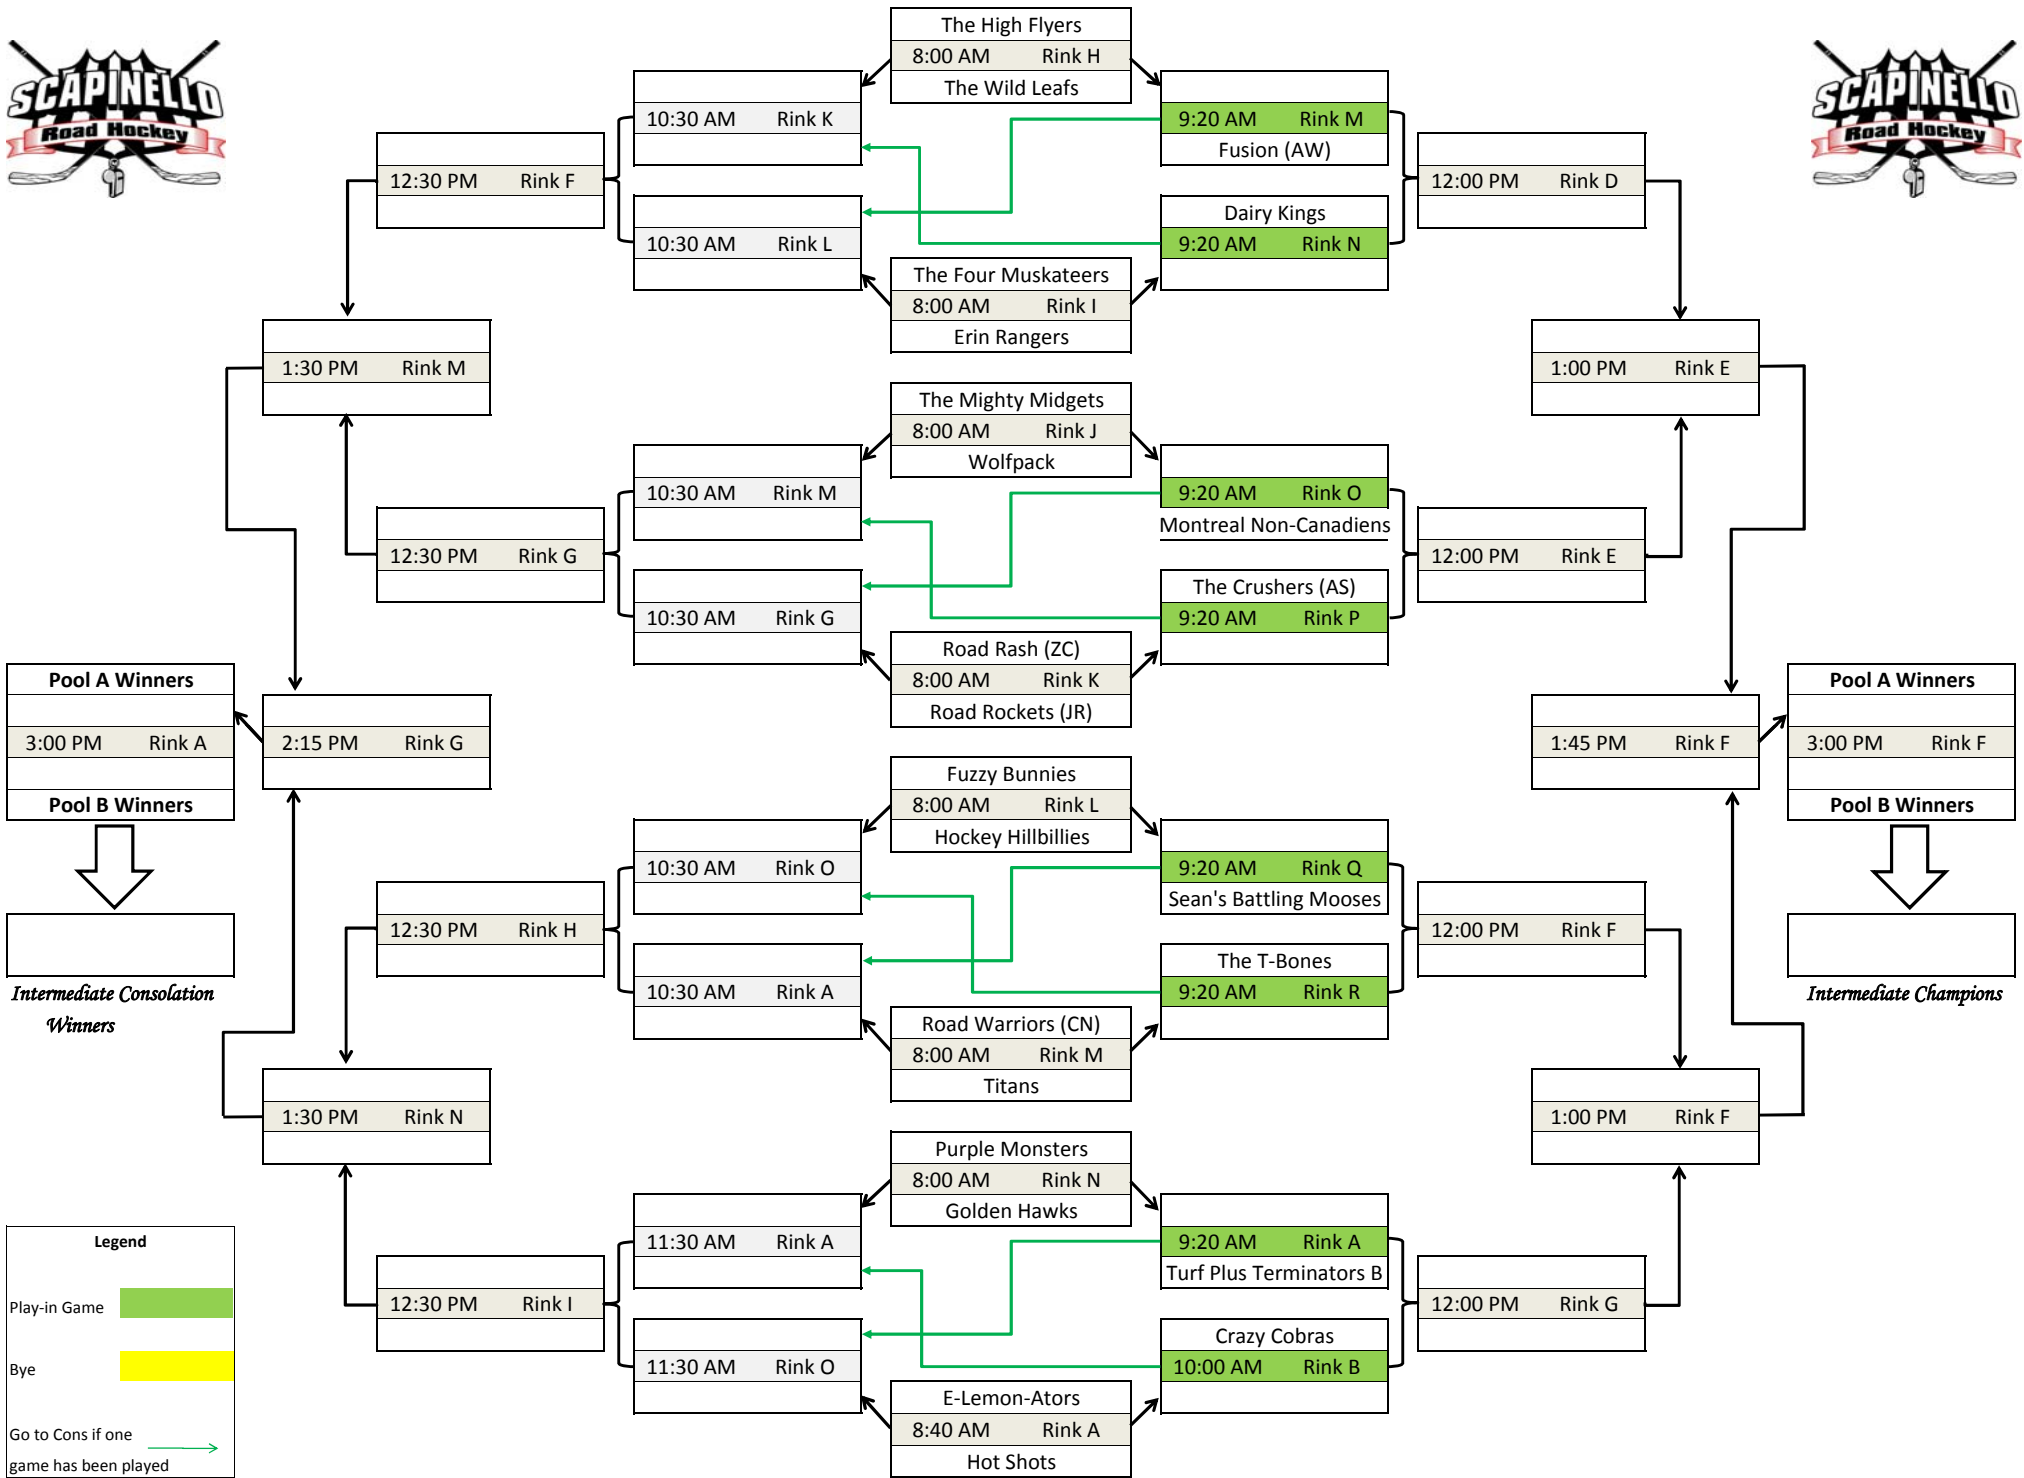

Pool A - 2011 Intermediate Division (1999-2000)

Pool B - 2011 Intermediate Division (1999-2000)