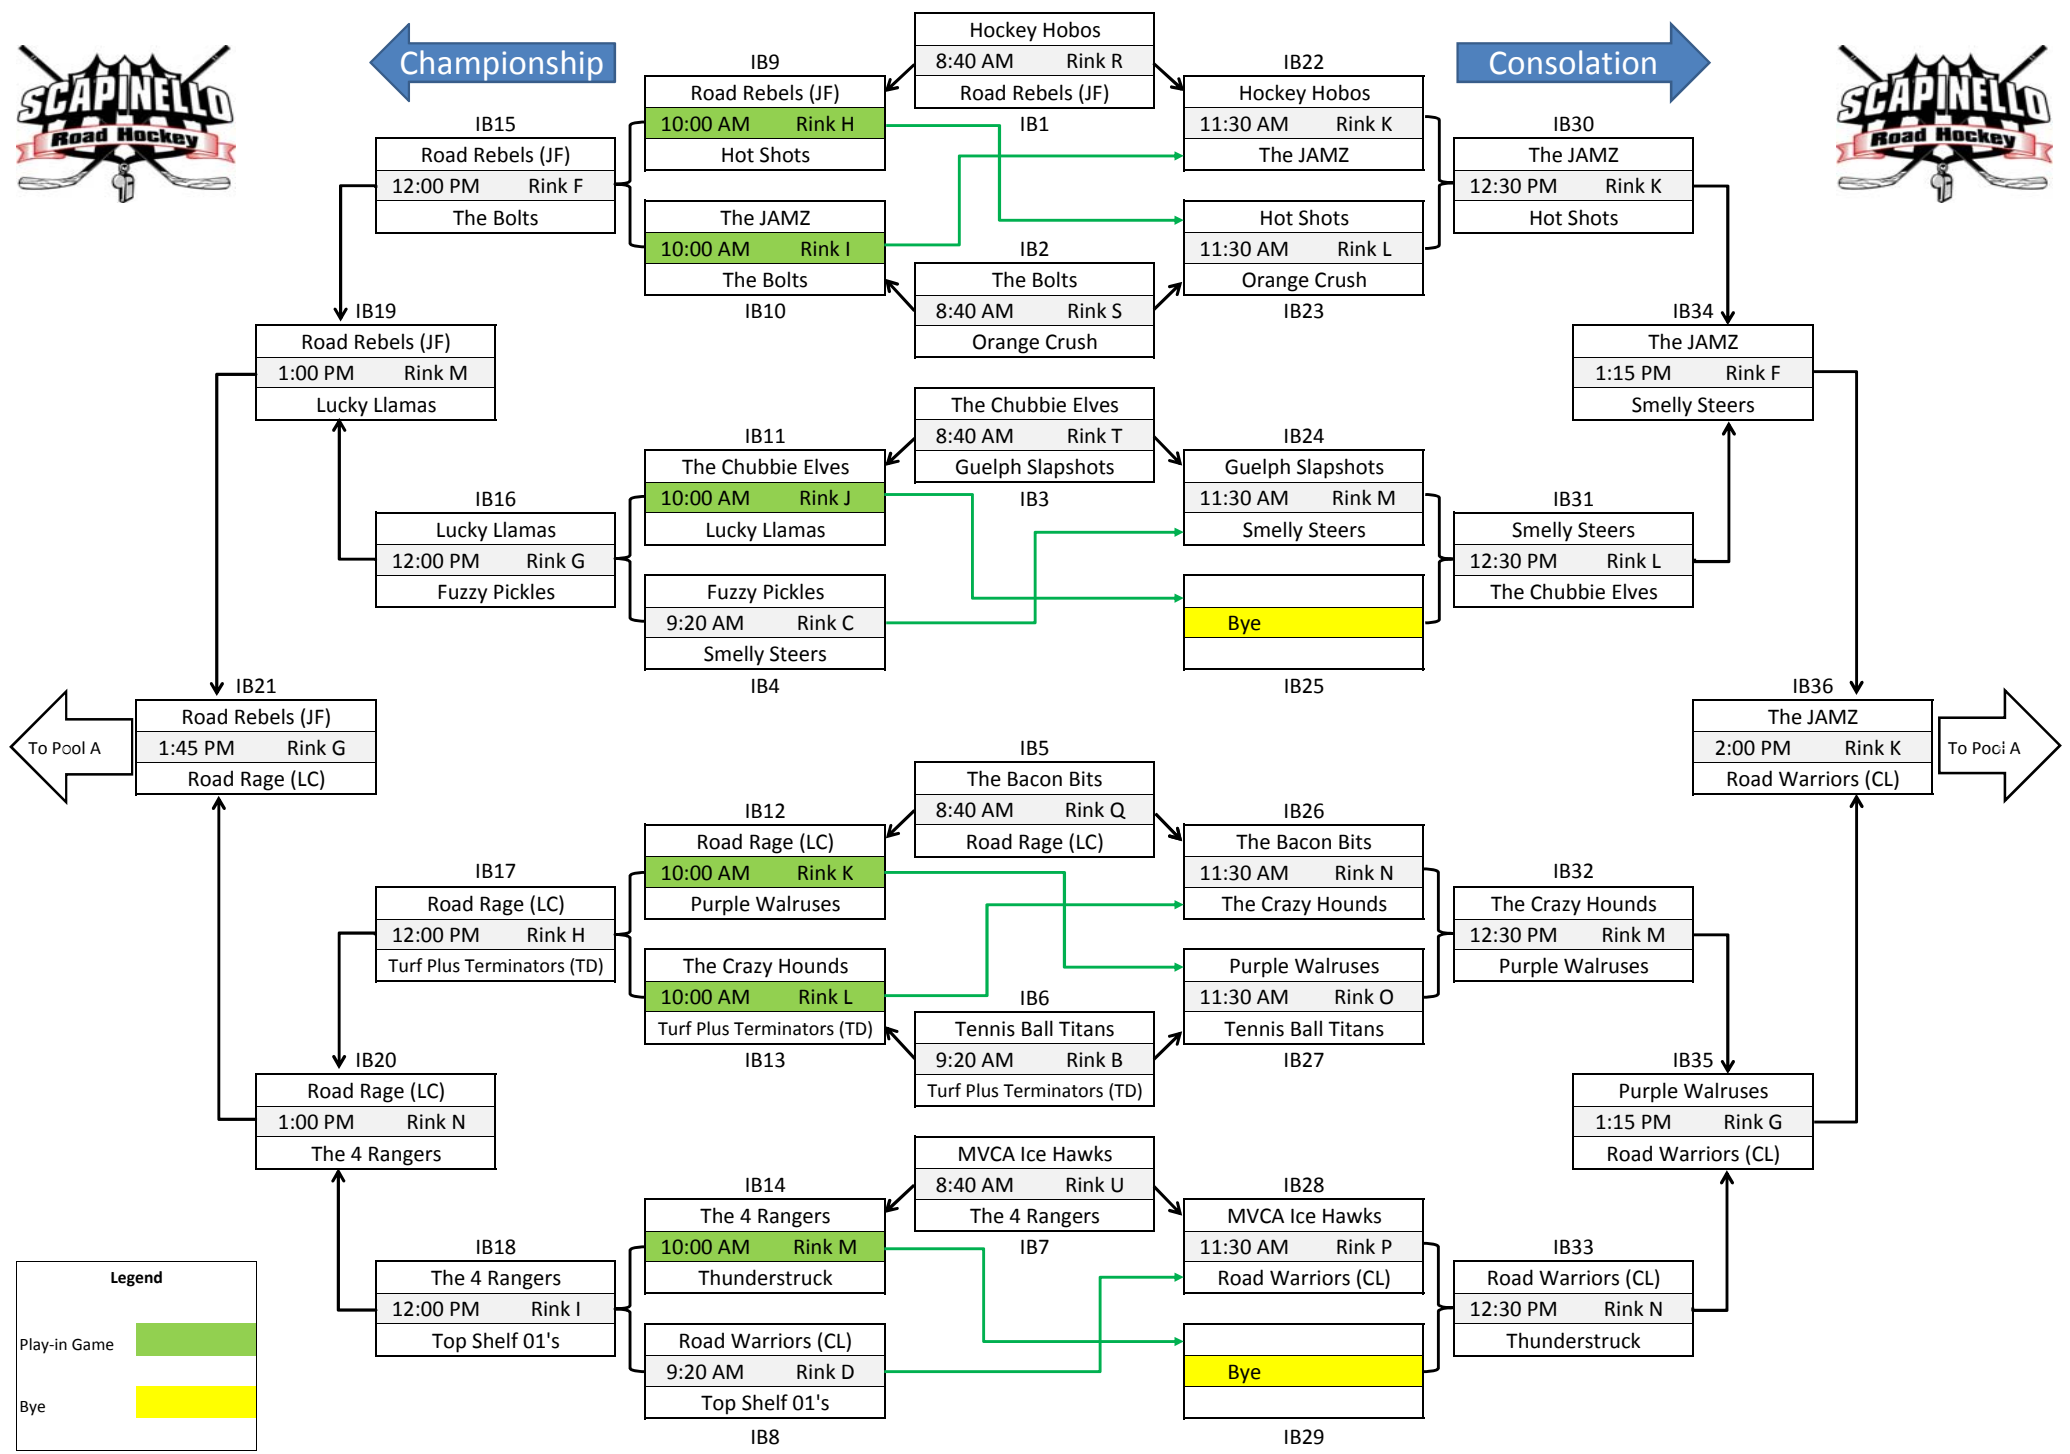

Pool A - 2012 Intermediate Division (2000-2001)

← Consolation

→ Championship

Legend

- Play-in Game
- Bye

Pool B - 2012 Intermediate Division (2000-2001)

Championship ← → Consolation

Legend

- Play-in Game
- Bye

To Pool A

To Pool A

IB15
Road Rebels (JF)
12:00 PM Rink F
The Bolts

IB9
Road Rebels (JF)
10:00 AM Rink H
Hot Shots

Hockey Hobos
8:40 AM Rink R
Road Rebels (JF)

IB22
Hockey Hobos
11:30 AM Rink K
The JAMZ

IB30
The JAMZ
12:30 PM Rink K
Hot Shots

IB19
Road Rebels (JF)
1:00 PM Rink M
Lucky Llamas

IB10
The JAMZ
10:00 AM Rink I
The Bolts

IB2
The Bolts
8:40 AM Rink S
Orange Crush

IB23
Hot Shots
11:30 AM Rink L
Orange Crush

IB17
Road Rage (LC)
12:00 PM Rink H
Turf Plus Terminators (TD)

IB12
Road Rage (LC)
10:00 AM Rink K
Purple Walruses

IB5
The Bacon Bits
8:40 AM Rink Q
Road Rage (LC)

IB26
The Bacon Bits
11:30 AM Rink N
The Crazy Hounds