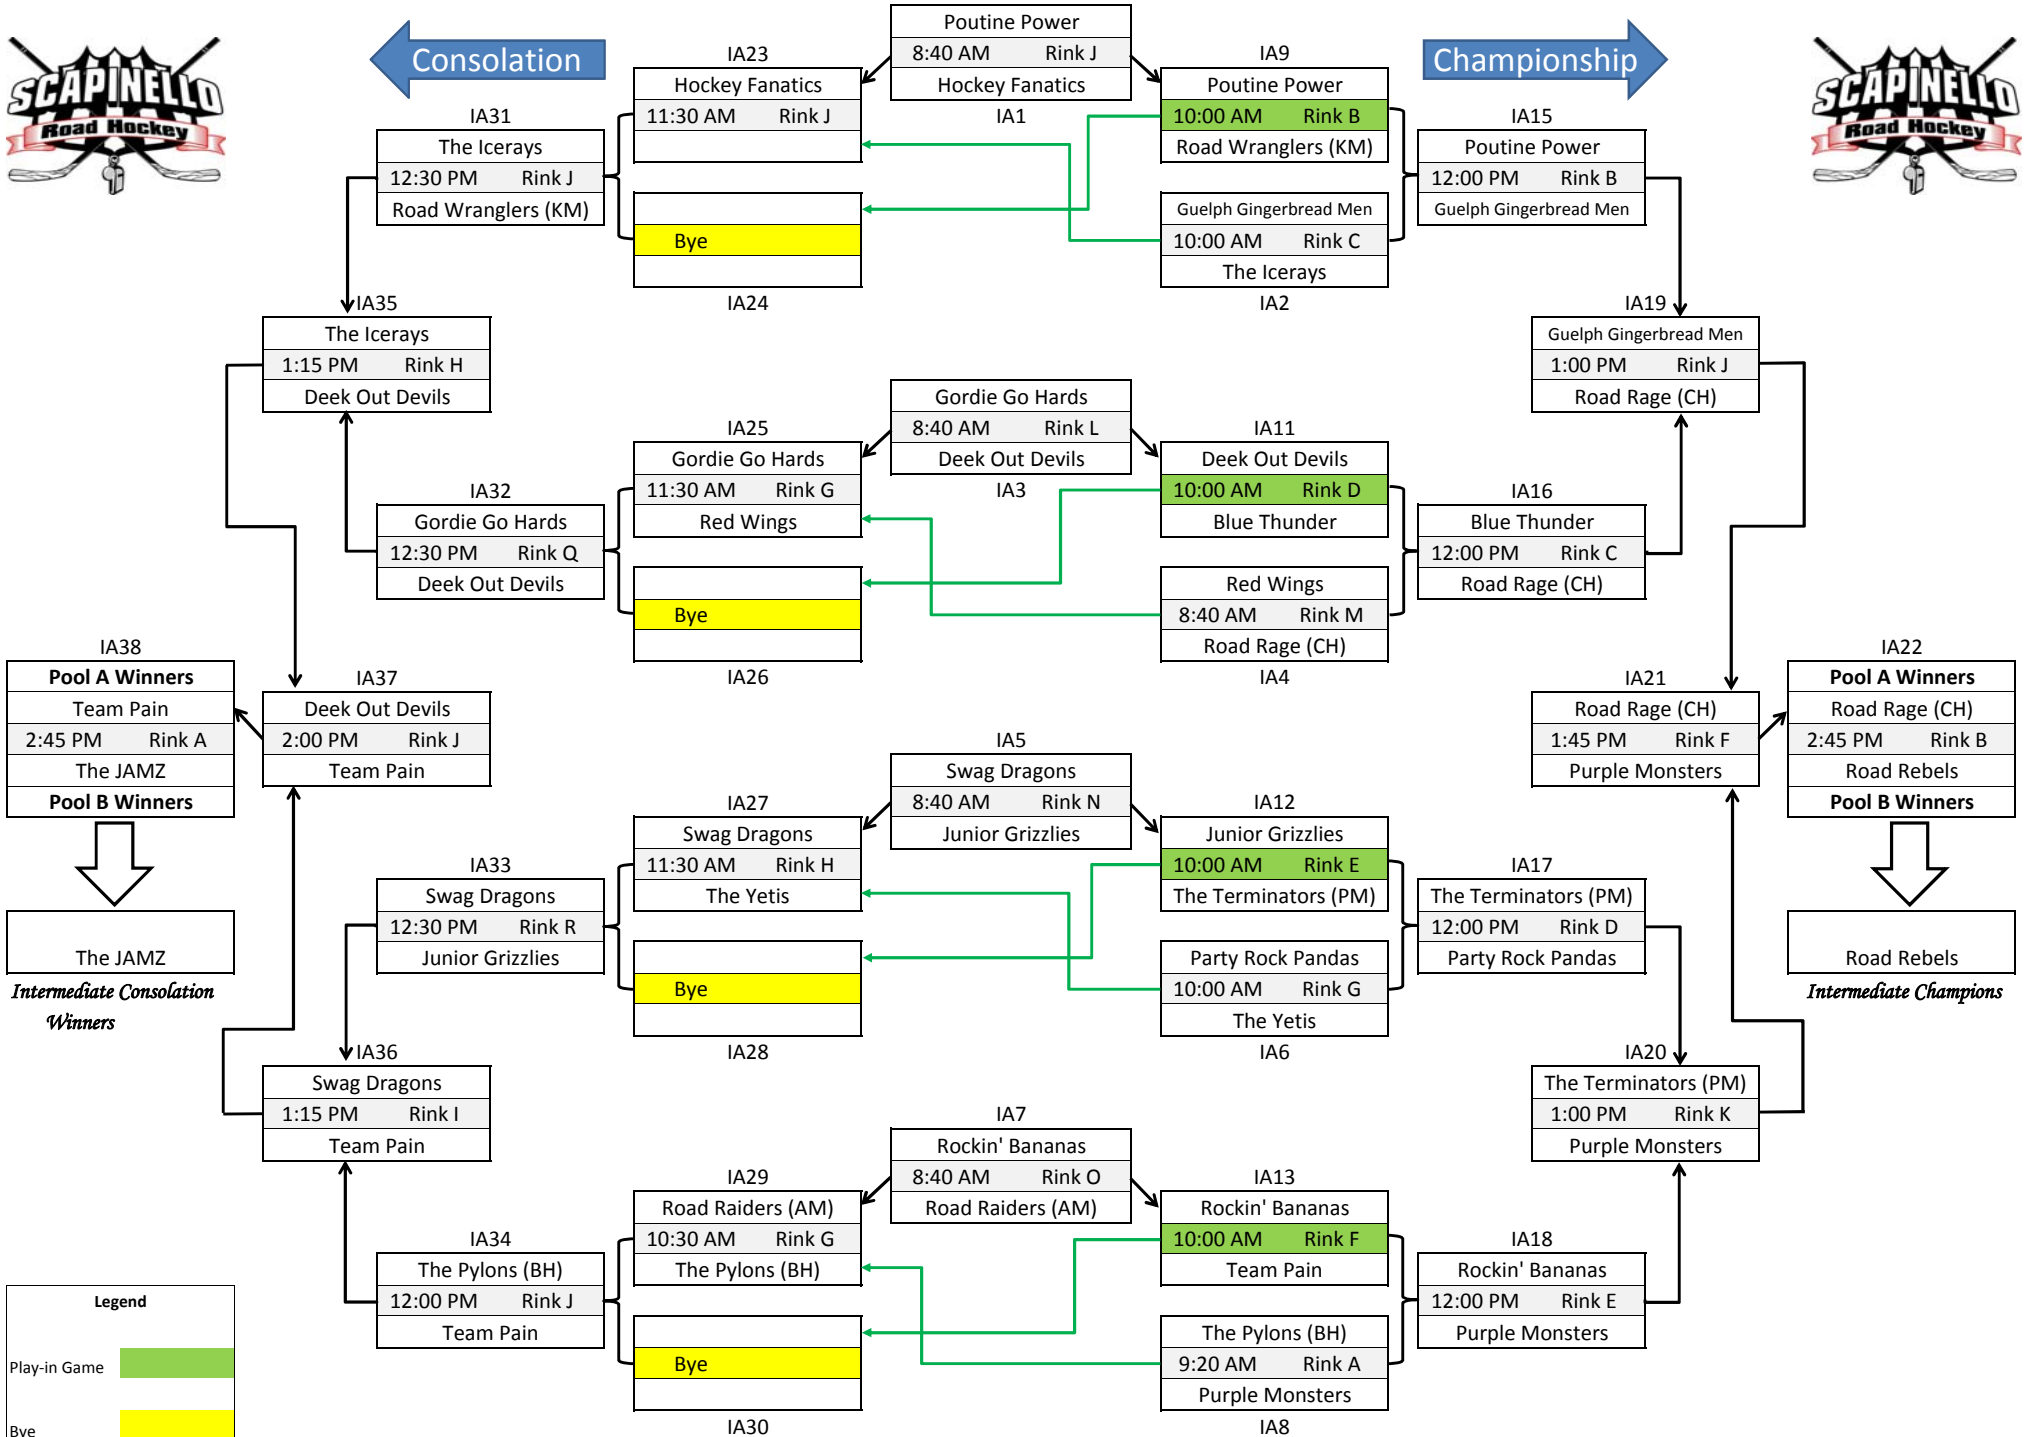

Pool A - 2012 Intermediate Division (2000-2001)

← Consolation

→ Championship

Legend

- Play-in Game
- Bye

Pool B - 2012 Intermediate Division (2000-2001)

Championship ← → Consolation

Legend

- Play-in Game
- Bye

To Pool A

To Pool A

IB15
Road Rebels (JF)
12:00 PM Rink F
The Bolts

IB9
Road Rebels (JF)
10:00 AM Rink H
Hot Shots

Hockey Hobos
8:40 AM Rink R
Road Rebels (JF)

IB22
Hockey Hobos
11:30 AM Rink K
The JAMZ

IB30
The JAMZ
12:30 PM Rink K
Hot Shots

IB19
Road Rebels (JF)
1:00 PM Rink M
Lucky Llamas

IB10
The JAMZ
10:00 AM Rink I
The Bolts

IB2
The Bolts
8:40 AM Rink S
Orange Crush

IB23
Hot Shots
11:30 AM Rink L
Orange Crush

IB17
Road Rage (LC)
12:00 PM Rink H
Turf Plus Terminators (TD)

IB12
Road Rage (LC)
10:00 AM Rink K
Purple Walruses

IB5
The Bacon Bits
8:40 AM Rink Q
Road Rage (LC)

IB26
The Bacon Bits
11:30 AM Rink N
The Crazy Hounds