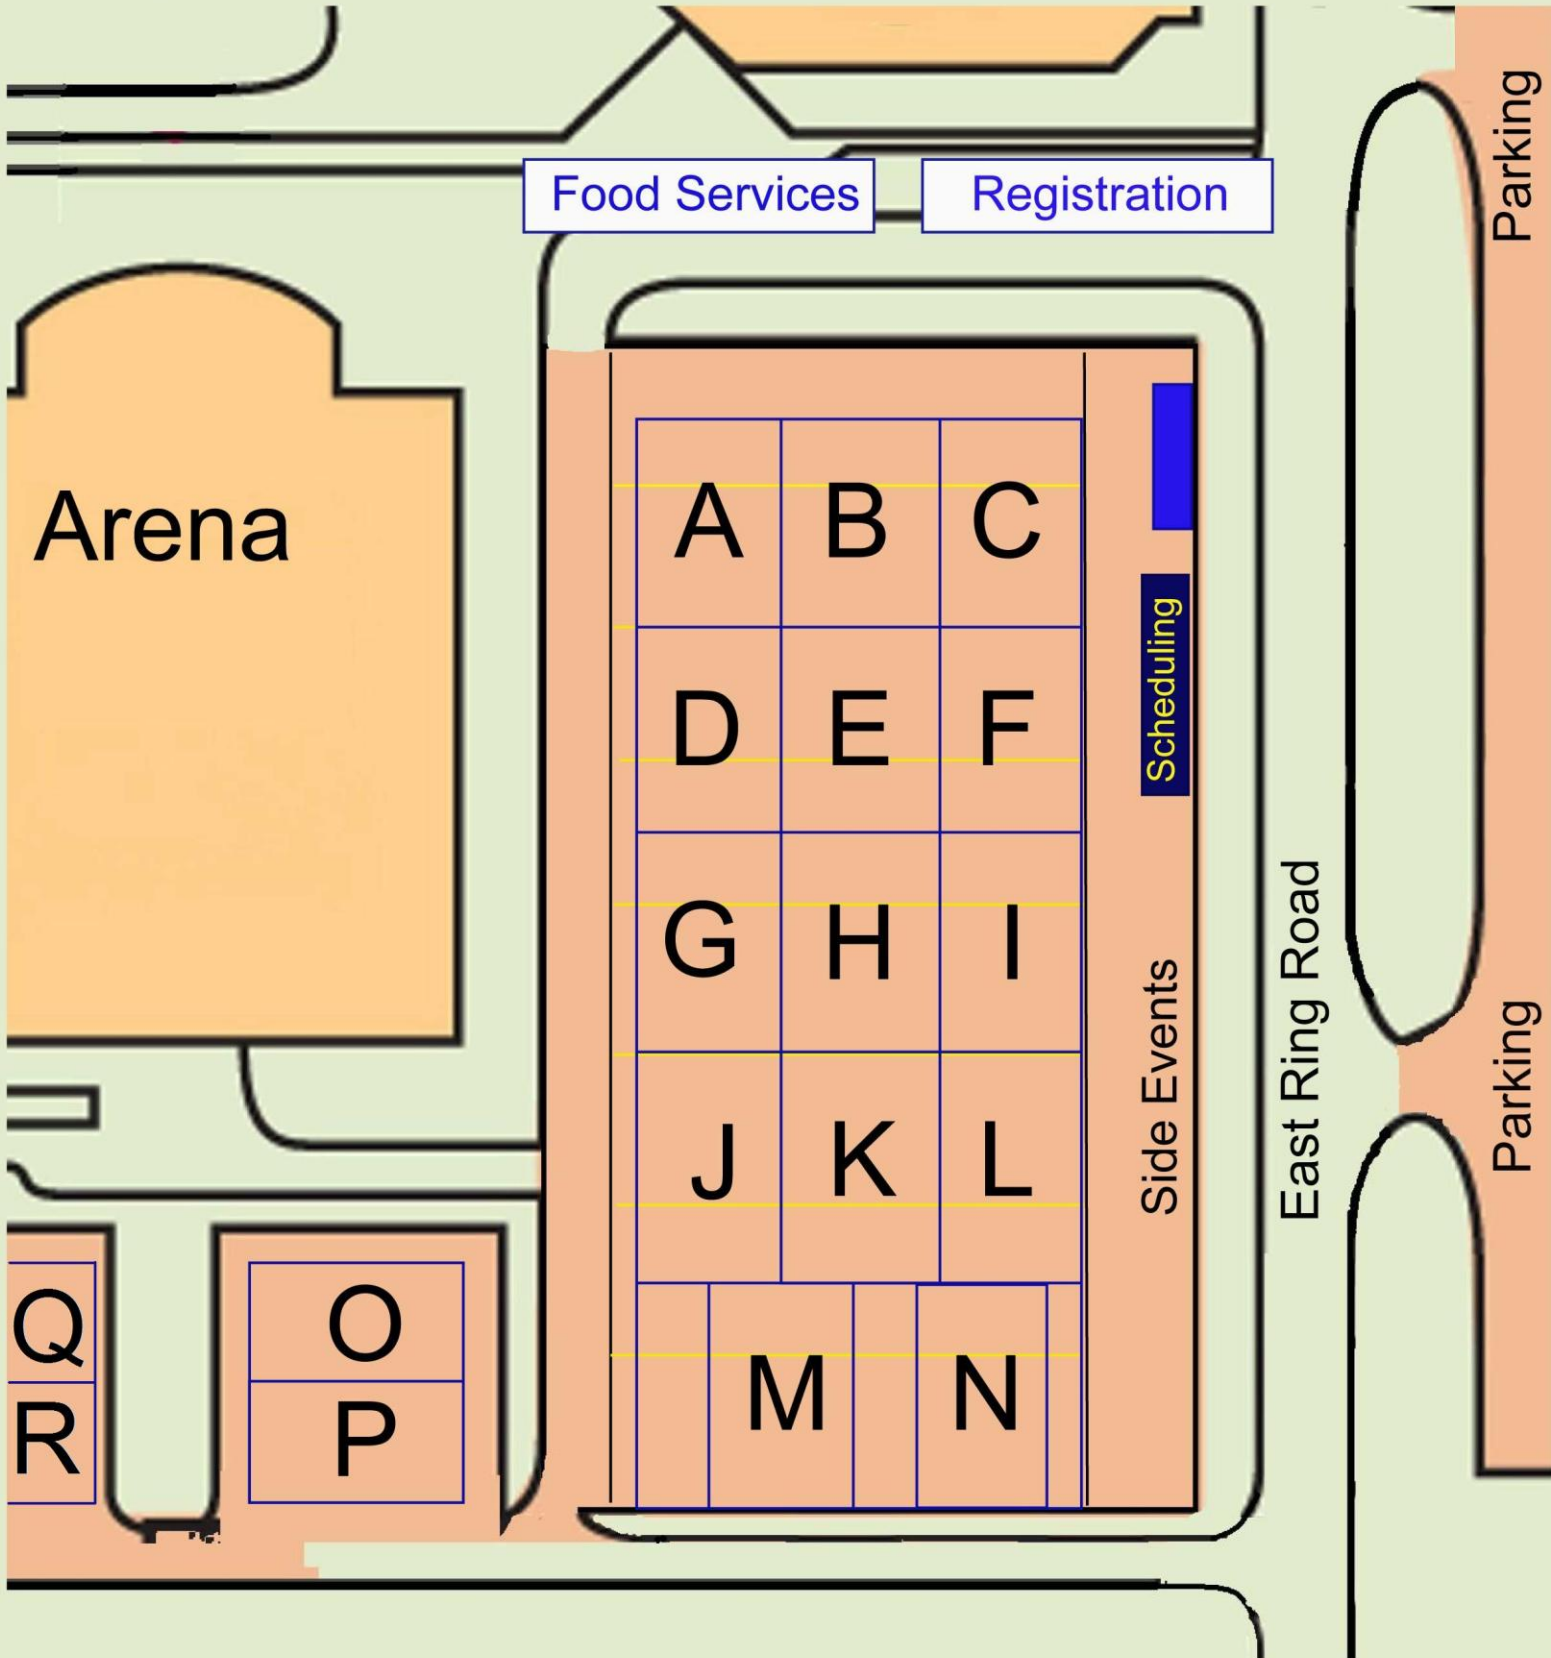

# Event Layout

GUELPH GRYPHONS

Layout sign donated by: